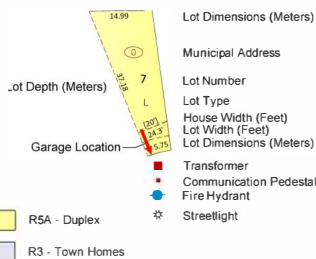

TrueLineHomes.com | 403.341.5933

LOT DESIGNATIONS

B/F	BACK - FRONT
L	LEVEL
LT	LEVEL TRANSITION
WS	WALKOUT SPLIT
WST	WALKOUT SPLIT TRANSITION
W/O	WALKOUT
WT	WALKOUT TRANSITION

LOT LEGEND

This plan has been prepared for prospective purchasers and should be viewed as an information only plan as it is subject to errors and could change. Please refer to registered plans for more information.