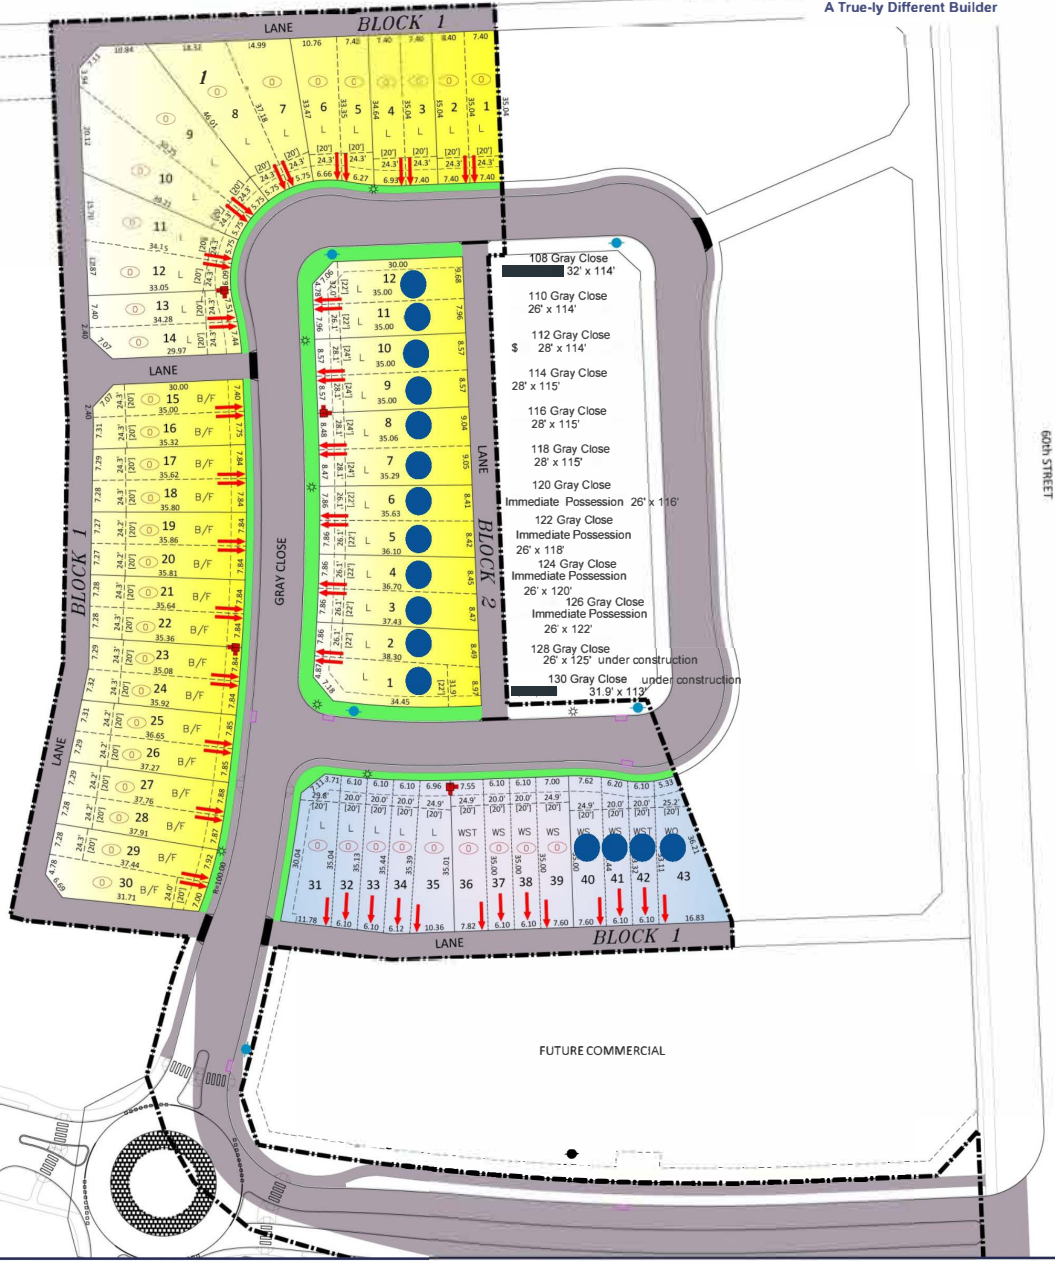

Lots owned by True-Line

TRUE-LINE
DESIGNER - BUILDER

A True-ly Different Builder

TRUE-LINE
DESIGNER - BUILDER

Ask someone who has built with us before and you will hear why we are a True-ly Different Builder.

TrueLineHomes.com | 403.341.5933

LOT DESIGNATIONS

B/F	BACK - FRONT
L	LEVEL
LT	LEVEL TRANSITION
WS	WALKOUT SPLIT
WST	WALKOUT SPLIT TRANSITION
W/O	WALKOUT
WT	WALKOUT TRANSITION

LOT LEGEND

This plan has been prepared for prospective purchasers and should be viewed as an information only plan as it is subject to errors and could change. Please refer to registered plans for more information.