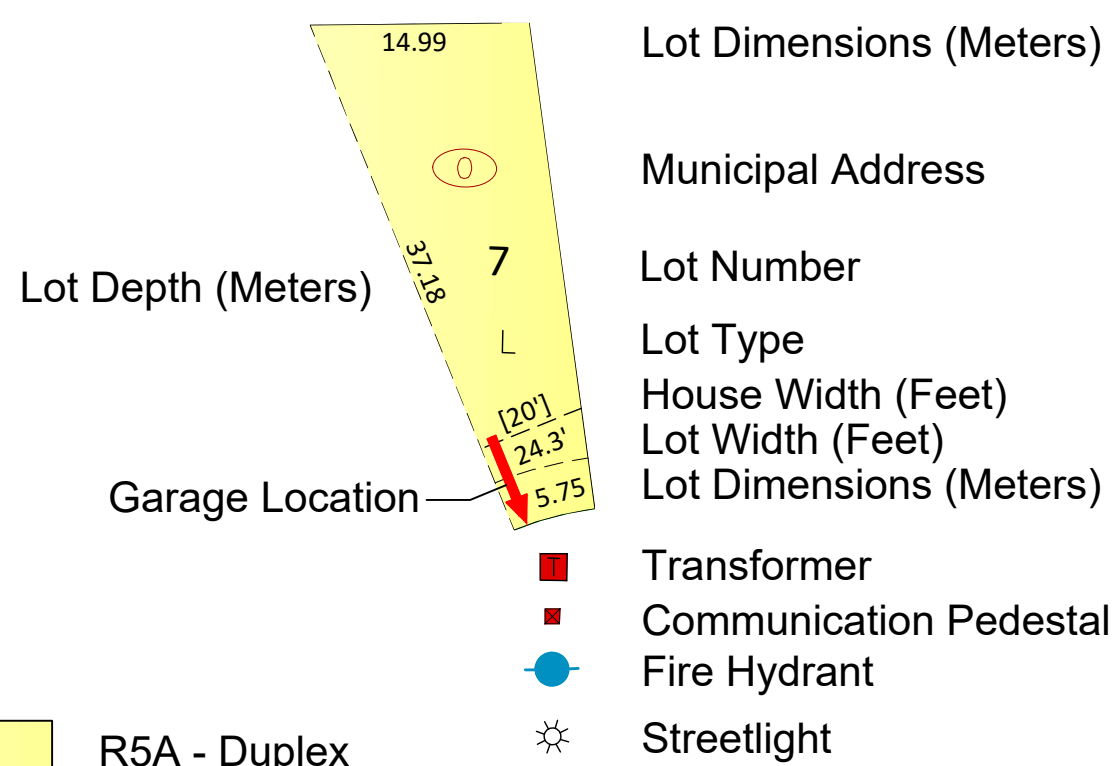

60TH STREET

GRAYHAWK BOULEVARD

LOT DESIGNATIONS

B/F	BACK - FRONT
L	LEVEL
LT	LEVEL TRANSITION
WS	WALKOUT SPLIT
WST	WALKOUT SPLIT TRANSITION
W/O	WALKOUT
WT	WALKOUT TRANSITION

LOT LEGEND

This plan has been prepared for prospective purchasers and should be viewed as an information only plan as it is subject to errors and could change. Please refer to registered plans for more information.