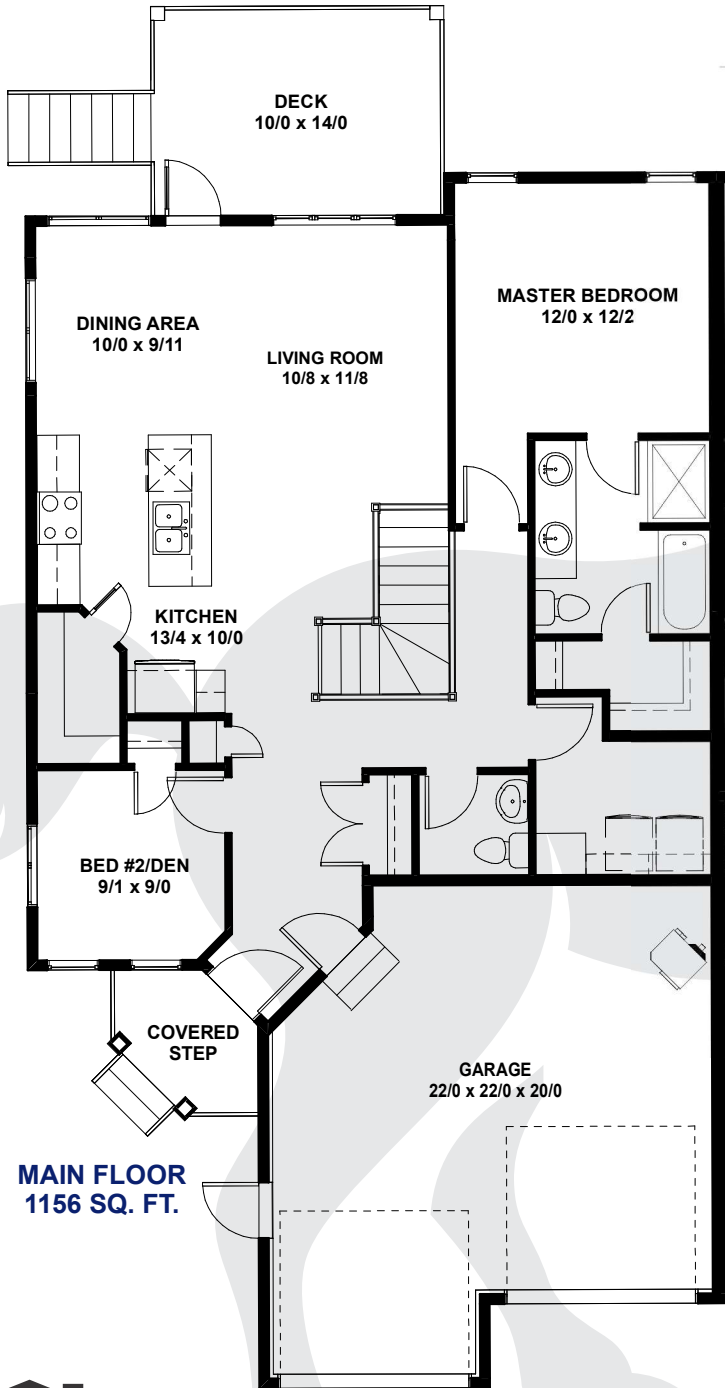

Laredo Villas

TRUE LINE
DESIGNER - BUILDER

A True-ly Different Builder

Red Deer Adult Community

43 Little Close

**FOR
SALE**

Executive features on reverse...

*Artist rendering and not exact.