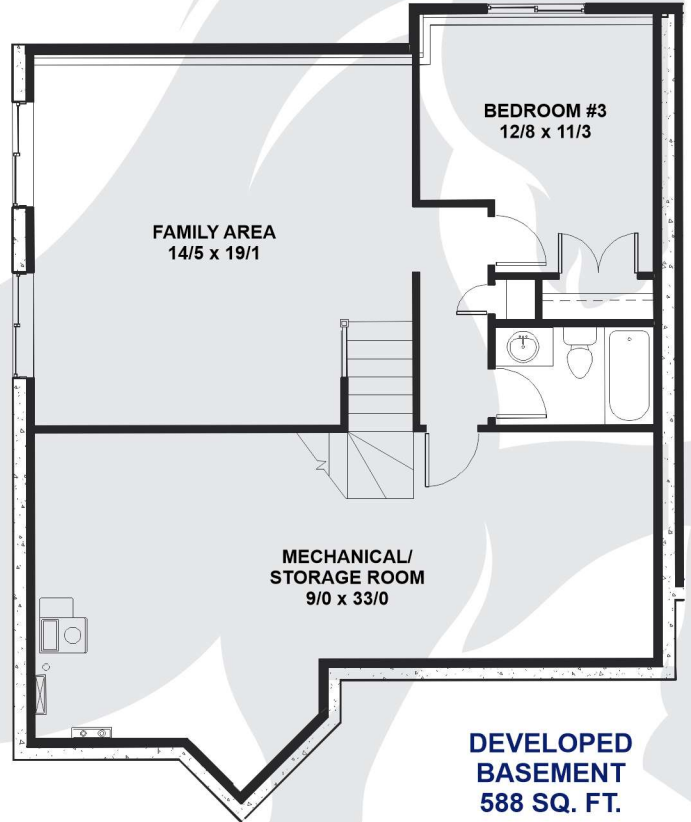

Laredo Villas

TRUE LINE
DESIGNER - BUILDER

A True-ly Different Builder

Red Deer Adult Community

43 Little Close

**FOR
SALE**

Executive features on reverse...

*Artist rendering and not exact.