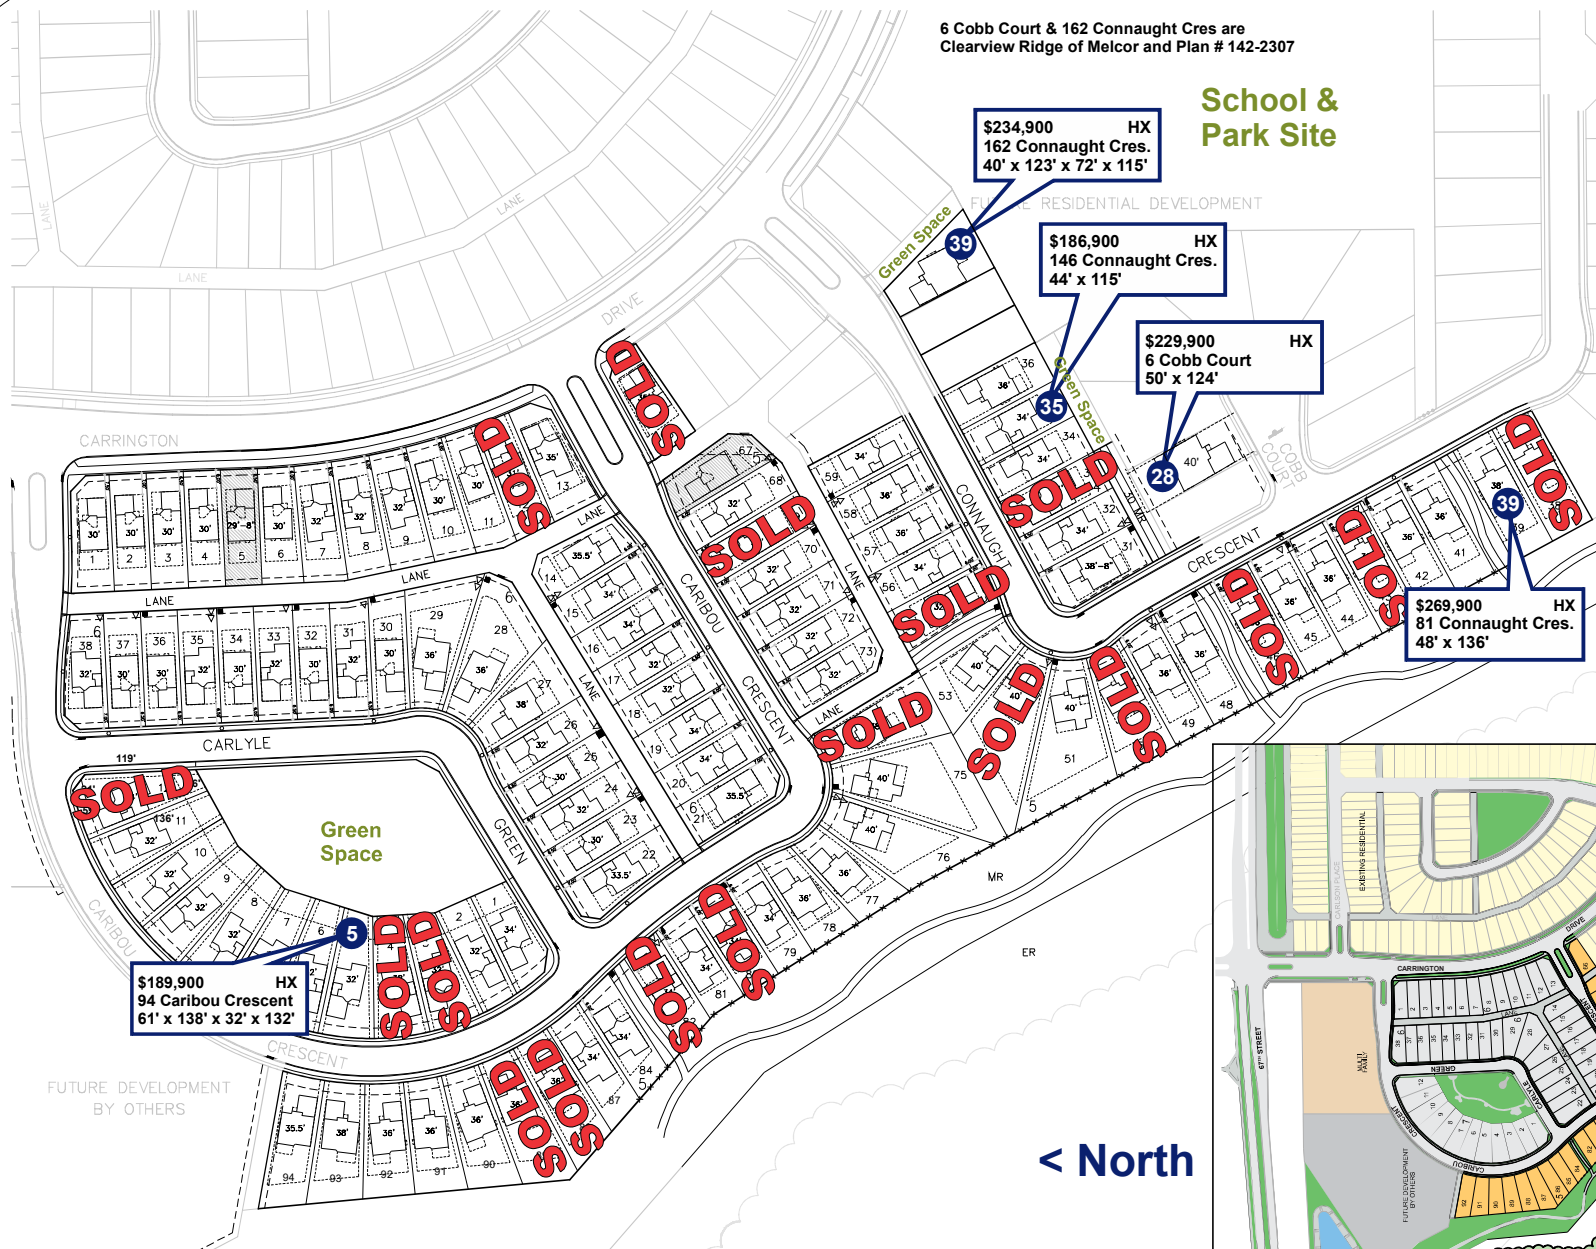

6 Cobb Court & 162 Connaught Cres are  
Clearview Ridge of Melcor and Plan # 142-2307

School &  
Park Site

Phase 6 Plan #132-3759  
Phase 7 Plan #142-2305

**LOT TYPES**

SD	SPLIT DRAINAGE	WO	FULL WALKOUT
TR	TRANSITION	PW	PARTIAL WALKOUT
BF	BACK TO FRONT	BW/DB	BI-LEV WO/DAYLITE BSMT

**LOT CODES**

HE	HIGH EXPOSURE CORNER LOT
LE	LOW EXPOSURE CORNER LOT
HX	HIGH EXPOSURE LOT

**LEGEND**

	TRANSFORMER		CATCH BASIN
	TELUS & CTV PEDESTAL		FIRE HYDRANT
	TELUS SERVICE VAULT		MAIL BOX
	SHAW CABLE TV PULL BOX		METER LOCATIONS
	ELEC SWITCH CUBICLE		HOUSE NUMBER
	ELEC PULL BOX		FRONT FOOTAGE
	STREET LIGHT		WHEELCHAIR RAMP
	BUS ZONE		
	CHAIN LINK FENCE		