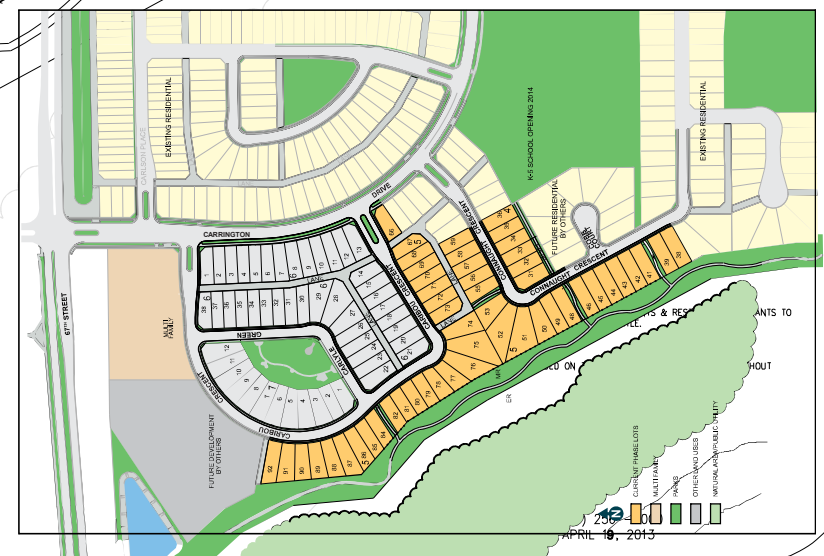

6 Cobb Court & 162 Connaught Cres are  
Clearview Ridge of Melcor and Plan # 142-2307

School &  
Park Site

Phase 6 Plan #132-3759  
Phase 7 Plan #142-2305

**LOT TYPES**

SD	SPLIT DRAINAGE	WO	FULL WALKOUT
TR	TRANSITION	PW	PARTIAL WALKOUT
BF	BACK TO FRONT	BW/DB	BI-LEV WO/DAYLITE BSMT

**LOT CODES**

HE	HIGH EXPOSURE CORNER LOT
LE	LOW EXPOSURE CORNER LOT
HX	HIGH EXPOSURE LOT

**LEGEND**

	TRANSFORMER		CATCH BASIN
	TELUS & CTV PEDESTAL		FIRE HYDRANT
	TELUS SERVICE VAULT		MAIL BOX
	SHAW CABLE TV PULL BOX		METER LOCATIONS
	ELEC SWITCH CUBICLE		HOUSE NUMBER
	ELEC PULL BOX		FRONT FOOTAGE
	STREET LIGHT		WHEELCHAIR RAMP
	BUS ZONE		
	CHAIN LINK FENCE		