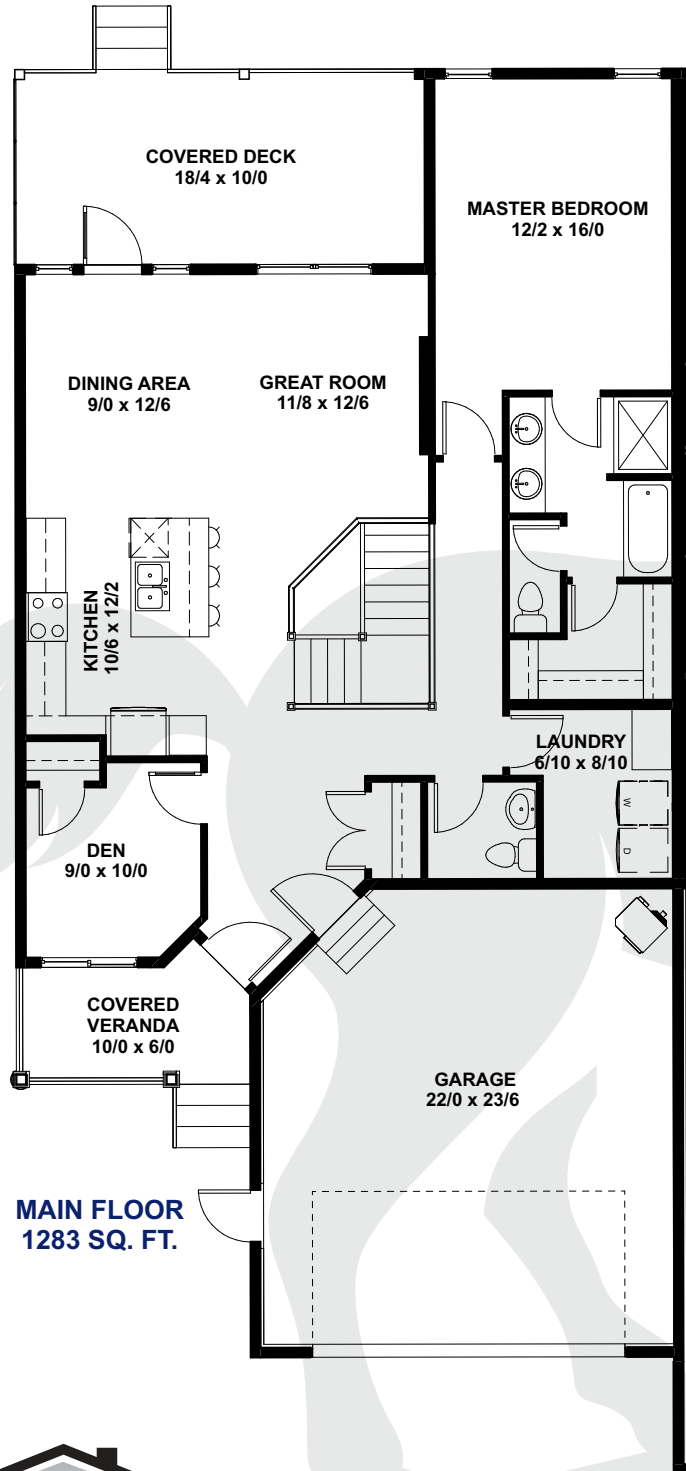

Laredo Villas

TRUE-LINE
DESIGNER - BUILDER

A True-ly Different Builder

Red Deer Adult Community 38 Little Close

**Under Construction
For Sale**

Executive features on reverse...

Builder of the Year
& **Renovator of the Year**
(Large Volume)