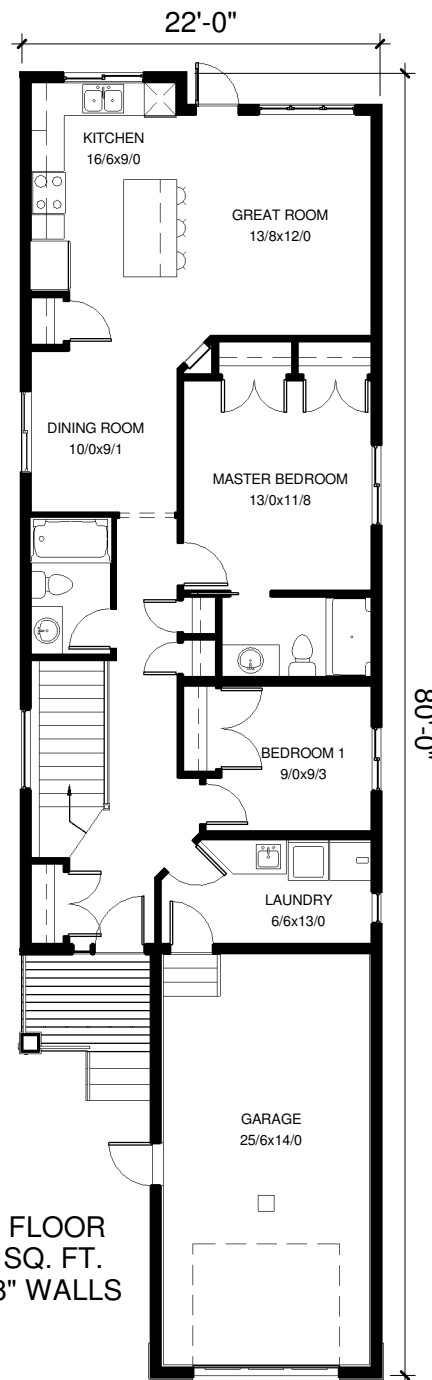

LOWER FLOOR
1029 SQ. FT.
9'-4" WALLS

MAIN FLOOR
1164 SQ. FT.
9'-1 1/8" WALLS

FRONT ELEVATION

TRUE-LINE
DESIGNER - BUILDER

www.TrueLinehomes.com
Phone: 403.341.5933

The main floor of this bungalow has everything you need; a large kitchen that opens into the dining room and great room. 2 bedrooms, a full bath and a generous laundry room, complete the main floor. The 9' basement is the perfect space to relax with your family and 3 large bedroom turn this basement into a great space for growing families