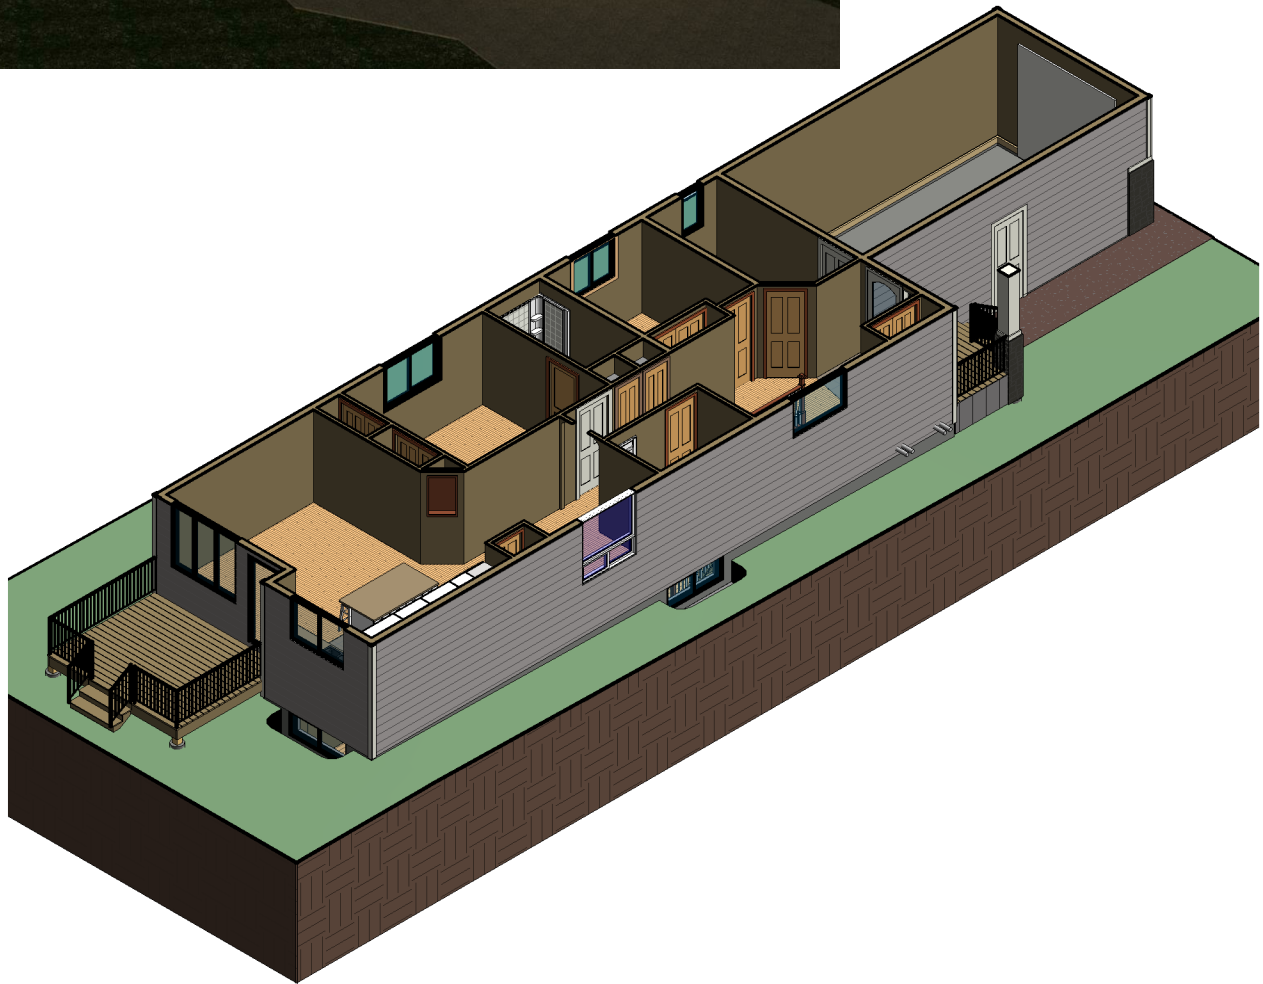

LOWER FLOOR
1029 SQ. FT.
9'-4" WALLS

MAIN FLOOR
1164 SQ. FT.
9'-1 1/8" WALLS

FRONT ELEVATION

TRUE-LINE
DESIGNER - BUILDER

www.TrueLinehomes.com
Phone: 403.341.5933

The main floor of this bungalow has everything you need; a large kitchen that opens into the dining room and great room. 2 bedrooms, a full bath and a generous laundry room, complete the main floor. The 9' basement is the perfect space to relax with your family and 3 large bedroom turn this basement into a great space for growing families